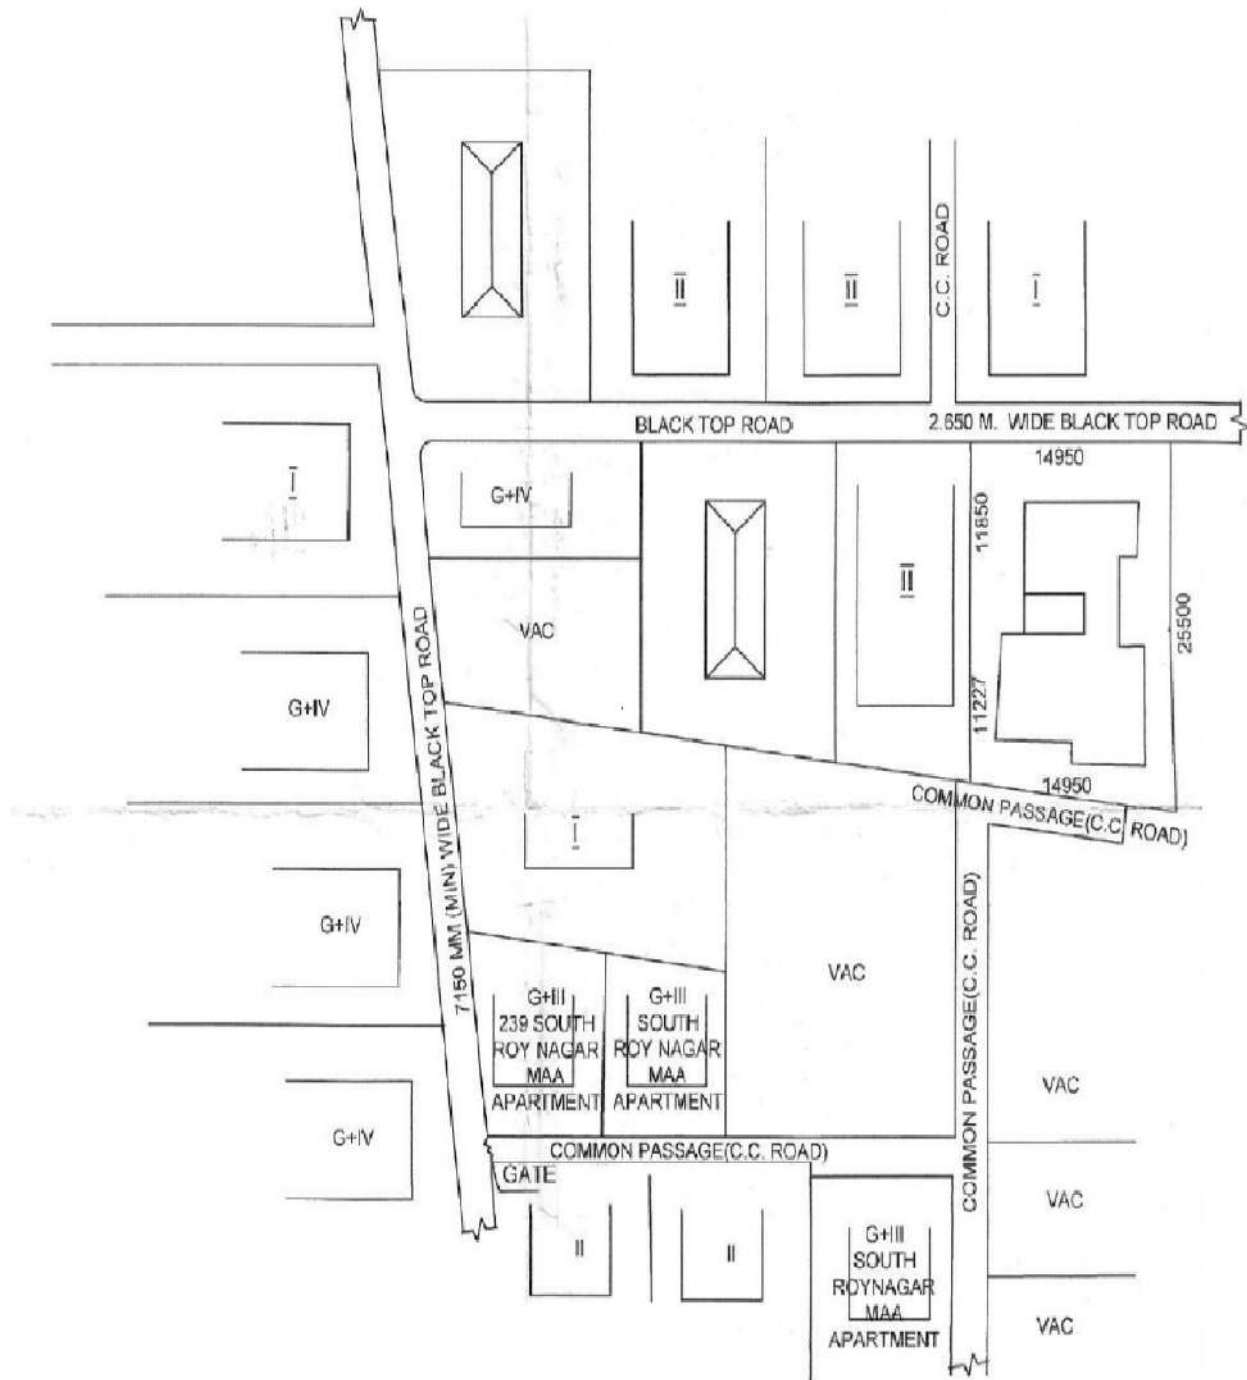

# Proposed Project at Premises No-40, Bandeali Pally, Ward No-112, Borough No-XI, under Kolkata Municipal Corporation, P.S.- Bansdroni, Kolkata-700070

**LATITUDE : 22.466061**  
**LONGITUDE : 88.358077**